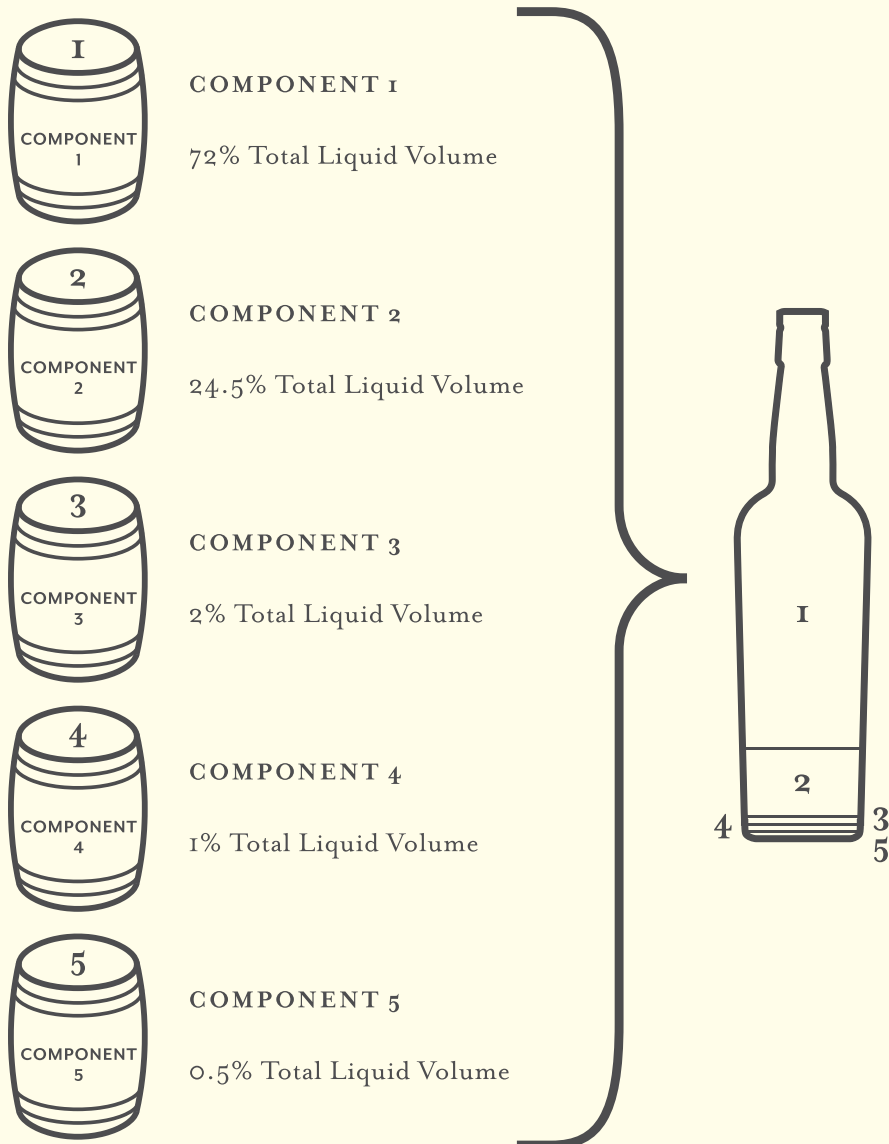

PHENOMENOLOGY

Blended Malt Scotch Whisky

www.compassboxwhisky.com/phenomenology

WWW.COMPASSBOXWHISKY.COM

Compass Box Whisky Co. Registered Address: 115 George Street, Edinburgh.

Main Office: 9 Power Road, London W4 5PY